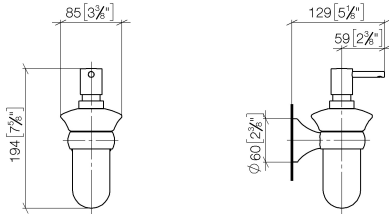

83 435 361

- bottle made of opal glass
- width 85mm
- height 200 mm
- 250 ml bottle
- 121mm projection

	Chrome	83 435 361-00
	Brushed Platinum	83 435 361-06
	Platinum	83 435 361-08
	Durabass (23kt Gold)	83 435 361-09
	Brushed Durabass (23kt Gold)	83 435 361-28
	Brushed Dark Platinum	83 435 361-99

83 435 361

mm [inches]

83 435 361

Parts for other finishes can be found here: Brushed Platinum

### Spare parts list

No.	Item Number	Name	Quantity used	Delivery time
1	90 10 10 535 01-00	dispenser	1	10
2	90 90 04 001 00 83	glass	1	2
3	08 28 10 500 91	ring	1	2
4	04 31 11 140 00 90	pin	1	2
5	05 17 97 507 00 90	fixing set	1	2