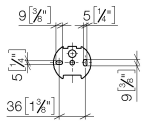

83 435 361

- bottle made of opal glass
- width 85mm
- height 200 mm
- 250 ml bottle
- 121mm projection

	Chrome	83 435 361-00
	Brushed Platinum	83 435 361-06
	Platinum	83 435 361-08
	Durabass (23kt Gold)	83 435 361-09
	Brushed Durabass (23kt Gold)	83 435 361-28
	Brushed Dark Platinum	83 435 361-99

83 435 361

mm [inches]

83 435 361

Parts for other finishes can be found here: Brushed Platinum

### Spare parts list

No.	Item Number	Name	Quantity used	Delivery time
1	90 10 10 535 01-00	dispenser	1	10
2	90 90 04 001 00 83	glass	1	2
3	08 28 10 500 91	ring	1	2
4	04 31 11 140 00 90	pin	1	2
5	05 17 97 507 00 90	fixing set	1	2