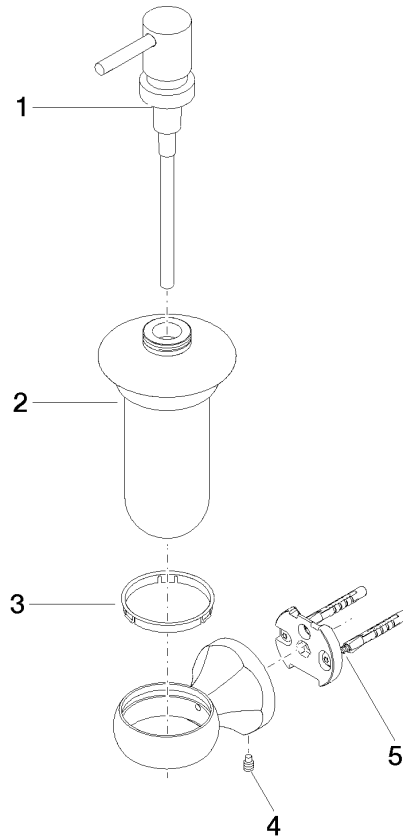

83 435 361

- bottle made of opal glass
- width 85mm
- height 200 mm
- 250 ml bottle
- 121mm projection

	Chrome	83 435 361-00
	Brushed Platinum	83 435 361-06
	Platinum	83 435 361-08
	Durabass (23kt Gold)	83 435 361-09
	Brushed Durabass (23kt Gold)	83 435 361-28
	Brushed Dark Platinum	83 435 361-99

83 435 361

mm [inches]

83 435 361

Parts for other finishes can be found here: Brushed Platinum

### Spare parts list

No.	Item Number	Name	Quantity used	Delivery time
1	90 10 10 535 01-00	dispenser	1	10
2	90 90 04 001 00 83	glass	1	2
3	08 28 10 500 91	ring	1	2
4	04 31 11 140 00 90	pin	1	2
5	05 17 97 507 00 90	fixing set	1	2